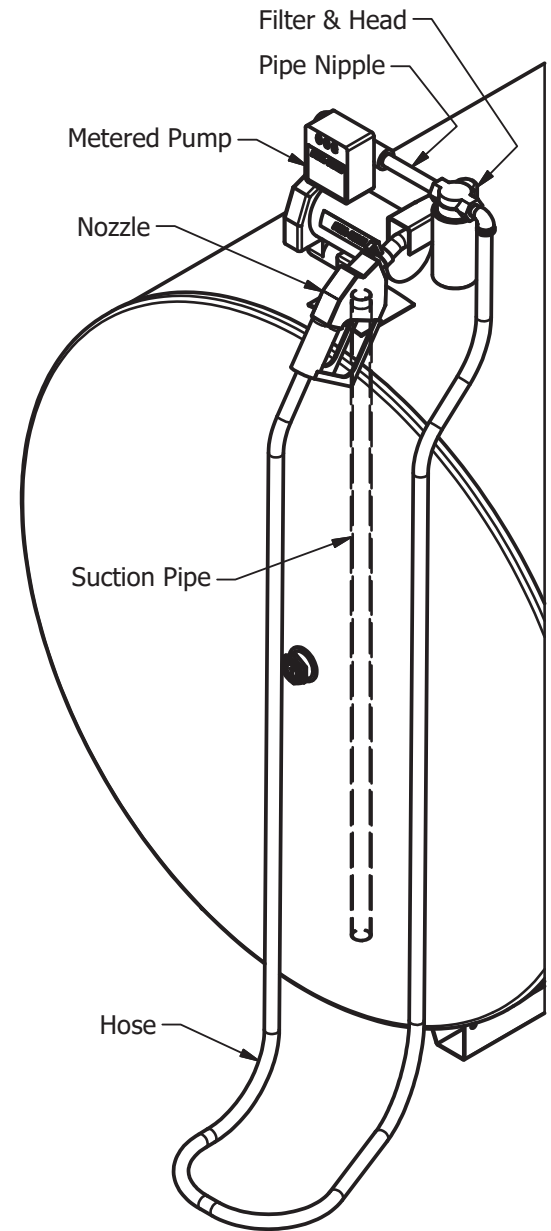

FEATURE 2: FILL ACCESSORIES

STANDARD PART NUMBERS

- TB000340** Gas, fill cap, PetroClear® TV-2
TB000334 Diesel, hinged fill cap, Morrison Bros. Co. 179 M
TB001395 Plug, 2", for all open fittings

* Contact TrueNorth Steel Sales for assistance with alternative fill accessories if needed.

TB000354 Filter head, 3/4" NPT

TB000363 Filter

TB001338 3/4"X7" pipe nipple, 1/pump (metered pump)

TB001335 3/4"X3" pipe nipple, 2/pump (non-metered pump)

TB001242 3/4"X90" pipe elbow, 1/pump (non-metered pump)

ITEMS FOR DIESEL PUMPS

3900-0268 Pump, Fill-Rite® 711, 20 gpm, 1"X18' hose, mechanical meter

TB001531 Pump, Fill-Rite® 319, 35 gpm, 1"X18' hose, digital meter

TB000355 Filter head, 1" NPT

TB000376 Filter

TB001349 1"X8" pipe nipple, 2/pump

SUCTION PIPES

TC000940 1 1/4"X37" pipe, 38" diameter tank

3200-1428 1 1/4"X47" pipe, 48" diameter tank

3200-1426 1 1/4"X63" pipe, 64" diameter tank

Non-Metered Pump System

Metered Pump System