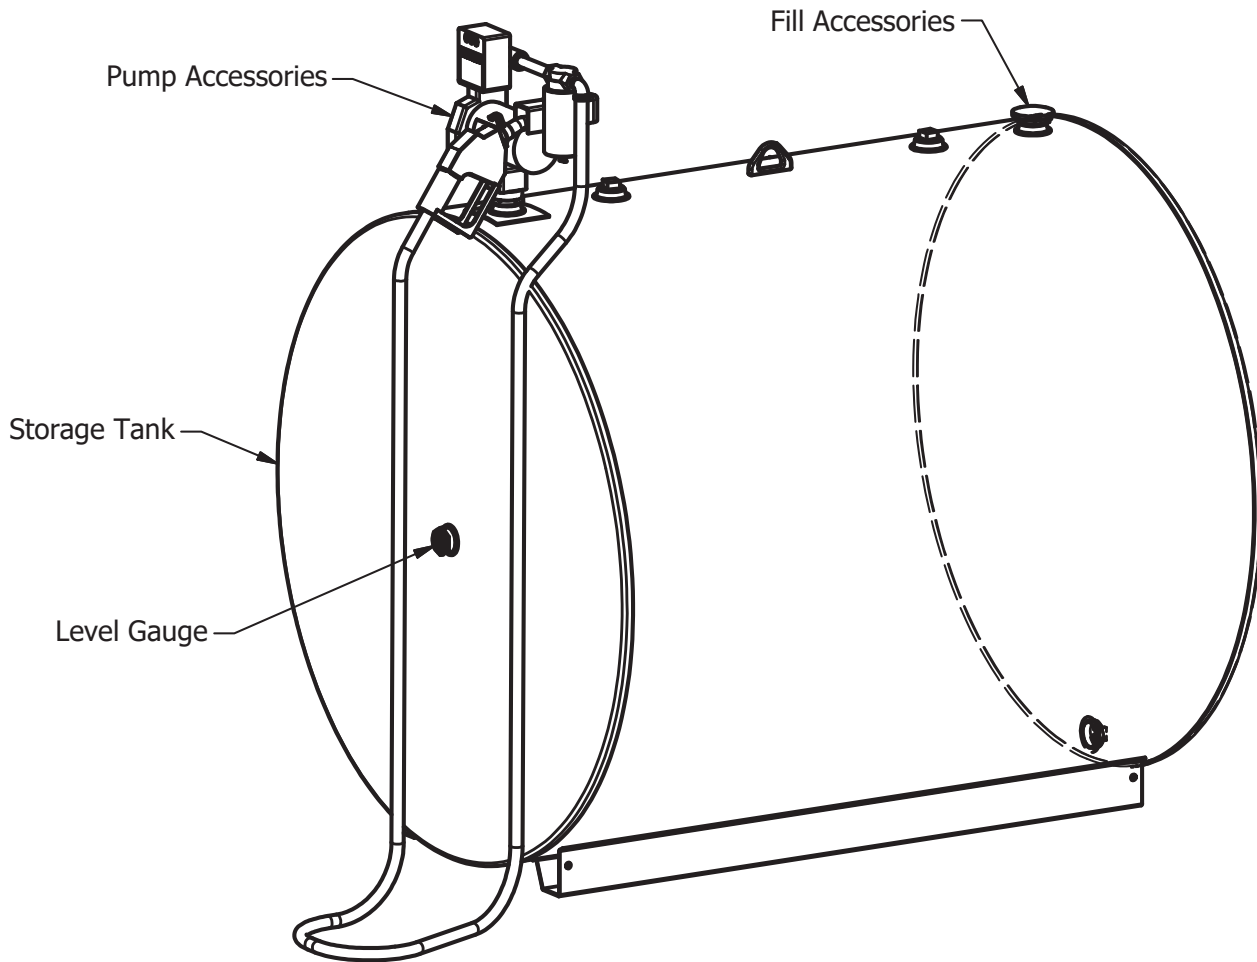

FARM SKID STORAGE TANK MANUAL FILL-RITE® PUMP

FEATURES

1. Storage Tank
2. Fill Accessories
3. Level Gauge
4. Pump Accessories

Document #4000-0028

FEATURE 1: STORAGE TANK

1. Steel tank of specified size and color
2. Three 2" FNPT fittings standard, other sizes and customized layout available upon request
3. One 2" FNPT fitting reinforced for pump
4. One 1 1/2" FNPT fitting with plug for level gauge
5. One drain fitting with plug
6. Bent skid supports standard

STANDARD SIZES AND PART NUMBERS

1002-0022	38"X5'	300 Gallon
1002-0023	48"X6'	550 Gallon
1002-0016	64"X6'	1000 Gallon
1002-0010	64"X12'	2000 Gallon
1002-0139	64"X18'	3000 Gallon
1002-0012	64"X24'	4000 Gallon

FEATURE 2: FILL ACCESSORIES

STANDARD PART NUMBERS

- TB000340** Gas, fill cap, PetroClear® TV-2
TB000334 Diesel, hinged fill cap, Morrison Bros. Co. 179 M
TB001395 Plug, 2", for all open fittings

* Contact TrueNorth Steel Sales for assistance with alternative fill accessories if needed.

FEATURE 3: LEVEL GAUGE

STANDARD LEVEL GAUGE

- TB000300** Gauge, Rochester F7183, 1 1/2"

* Contact TrueNorth Steel Sales for assistance with alternative gauge accessories if needed.

FEATURE 4: PUMP ACCESSORIES