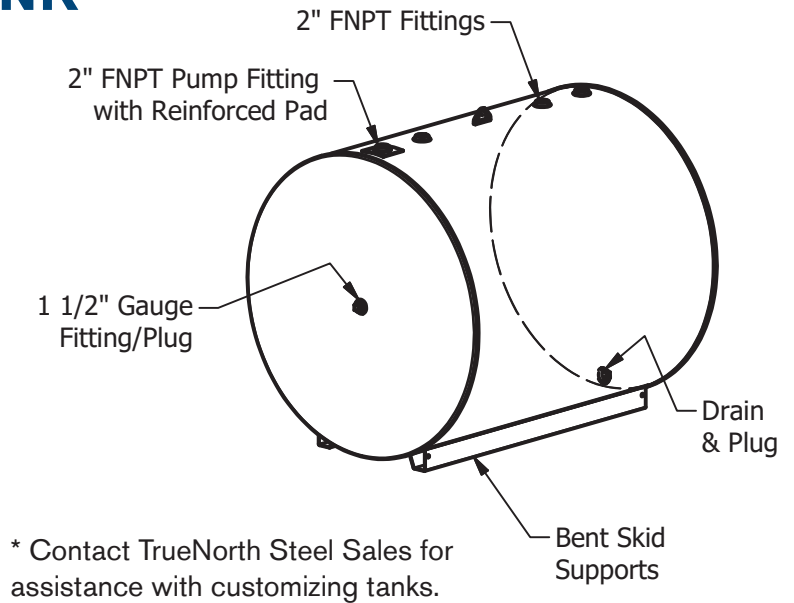

FARM SKID STORAGE TANK MANUAL FILL-RITE® PUMP

FEATURES

1. Storage Tank
2. Fill Accessories
3. Level Gauge
4. Pump Accessories

Document #4000-0028

FEATURE 1: STORAGE TANK

1. Steel tank of specified size and color
2. Three 2" FNPT fittings standard, other sizes and customized layout available upon request
3. One 2" FNPT fitting reinforced for pump
4. One 1 1/2" FNPT fitting with plug for level gauge
5. One drain fitting with plug
6. Bent skid supports standard

FEATURE 2: FILL ACCESSORIES

STANDARD PART NUMBERS

- TB000340** Gas, fill cap, PetroClear® TV-2
TB000334 Diesel, hinged fill cap, Morrison Bros. Co. 179 M
TB001395 Plug, 2", for all open fittings

* Contact TrueNorth Steel Sales for assistance with alternative fill accessories if needed.

FEATURE 3: LEVEL GAUGE

STANDARD LEVEL GAUGE

- TB000300** Gauge, Rochester F7183, 1 1/2"

* Contact TrueNorth Steel Sales for assistance with alternative gauge accessories if needed.

FEATURE 4: PUMP ACCESSORIES

ITEMS FOR DIESEL PUMPS

3900-0268 Pump, Fill-Rite® 711, 20 gpm, 1"X18' hose, mechanical meter

TB001531 Pump, Fill-Rite® 319, 35 gpm, 1"X18' hose, digital meter

TB000355 Filter head, 1" NPT

TB000376 Filter

TB001349 1"X8" pipe nipple, 2/pump