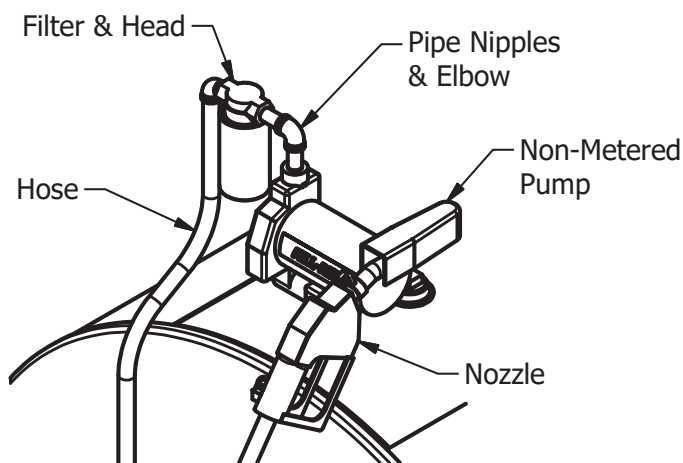

TB000354 Filter head, 3/4" NPT

TB000363 Filter

TB001338 3/4"X7" pipe nipple, 1/pump (metered pump)

TB001335 3/4"X3" pipe nipple, 2/pump (non-metered pump)

TB001242 3/4"X90" pipe elbow, 1/pump (non-metered pump)

ITEMS FOR DIESEL PUMPS

3900-0268 Pump, Fill-Rite® 711, 20 gpm, 1"X18' hose, mechanical meter

TB001531 Pump, Fill-Rite® 319, 35 gpm, 1"X18' hose, digital meter

TB000355 Filter head, 1" NPT

TB000376 Filter

TB001349 1"X8" pipe nipple, 2/pump

SUCTION PIPES

TC000940 1 1/4"X37" pipe, 38" diameter tank

3200-1428 1 1/4"X47" pipe, 48" diameter tank

3200-1426 1 1/4"X63" pipe, 64" diameter tank

Non-Metered Pump System

Metered Pump System