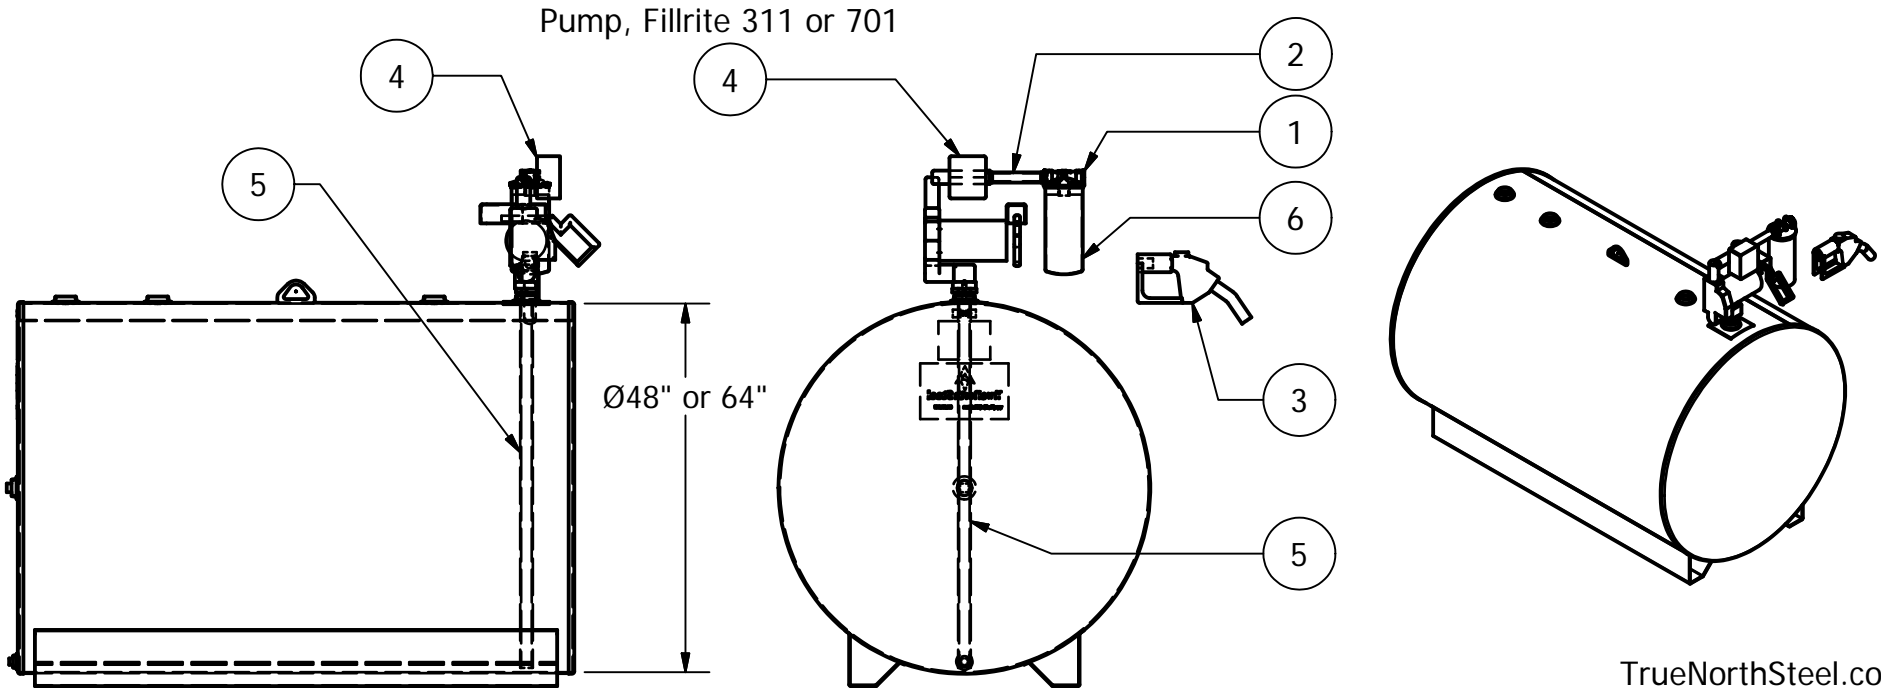

PARTS LIST

ITEM	DESCRIPTION	QTY	NOTES
1	Filter Head	1	
2	Pipe Nipple	1	
3	Nozzle	1	
4	Pump, Fillrite #311 OR #701	1	
5	Suction Pipe	1	

TrueNorthSteel.com

NOTES:

- 1) KIT ITEM# DEPENDENT UPON TANK DIAMETER & PUMP. SEE SHEET 2, FOR KIT PART NUMBERS.
- 2) HOSE INCLUDED WITH PUMP.