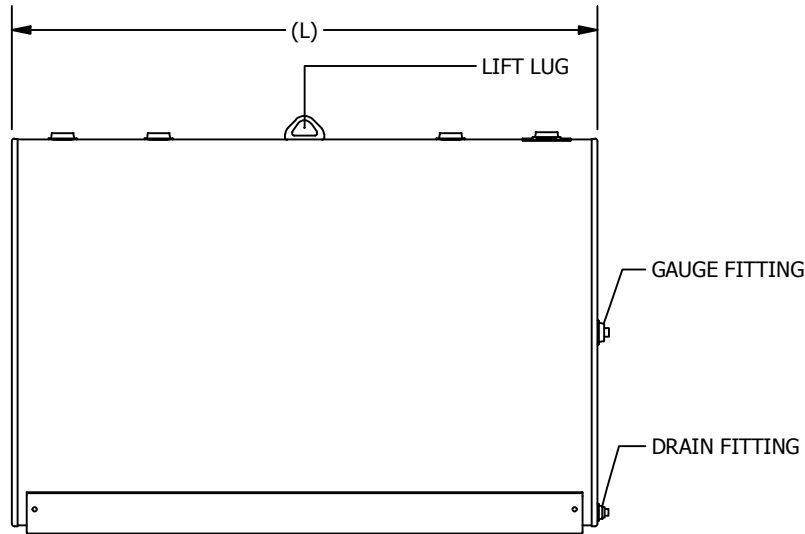

STANDARD ITEMS						
ITEM #	DESCRIPTION	DIAMETER (D) IN.	LENGTH (L) IN.	SKID SPACING (S) IN.	WEIGHT (APPROX)	GALLONS (NOMINAL)
1002-0010	Tank,H,2000,64x144,NL,Skid,12ga	64	144	30	1200 lbs	2000
1002-0012	Tank,H,4000,64x288,NL,Skid,10ga	64	288	30	2800 lbs	4000
1002-0016	Tank,H,1000,64x72,NL,Skid,12ga	64	72	30	700 lbs	1000
1002-0022	Tank,H,300,38x60,NL,Skid,12ga	38	60	24	400 lbs	300
1002-0023	Tank,H,560,48x72,NL,Skid,12ga	48	72	26	500 lbs	560
1002-0124	Tank,H,1500,64x108,NL,Skid,12ga	64	108	30	1000 lbs	1500

DRAWN	DSC	PART#:	1002 Web Farm Skid
DATE	7/30/2020	DESCRIPTION:	Tank,H,FarmSkid