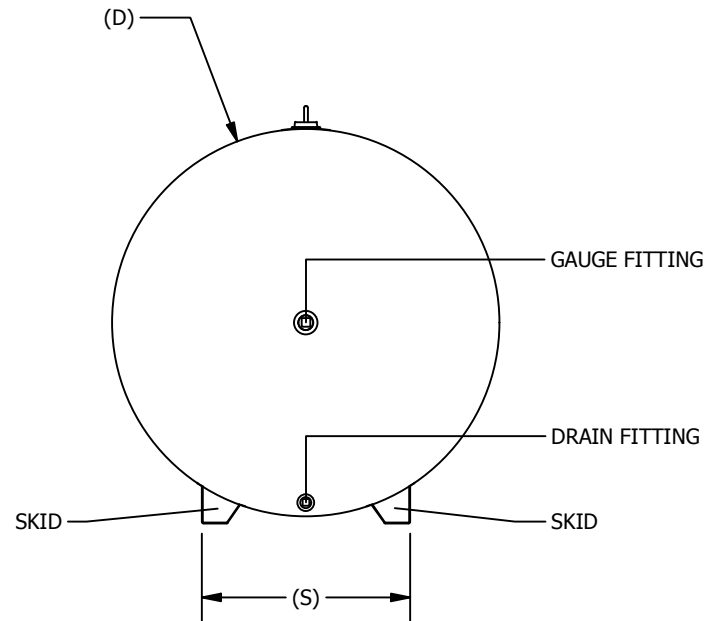

STANDARD ITEMS						
ITEM #	DESCRIPTION	DIAMETER (D) IN.	LENGTH (L) IN.	SKID SPACING (S) IN.	WEIGHT (APPROX)	GALLONS (NOMINAL)
1002-0010	Tank,H,2000,64x144,NL,Skid,12ga	64	144	30	1200 lbs	2000
1002-0012	Tank,H,4000,64x288,NL,Skid,10ga	64	288	30	2800 lbs	4000
1002-0016	Tank,H,1000,64x72,NL,Skid,12ga	64	72	30	700 lbs	1000
1002-0022	Tank,H,300,38x60,NL,Skid,12ga	38	60	24	400 lbs	300
1002-0023	Tank,H,560,48x72,NL,Skid,12ga	48	72	26	500 lbs	560
1002-0124	Tank,H,1500,64x108,NL,Skid,12ga	64	108	30	1000 lbs	1500

DRAWN	DSC	PART#:	1002 Web Farm Skid
DATE	7/30/2020	DESCRIPTION:	Tank,H,FarmSkid